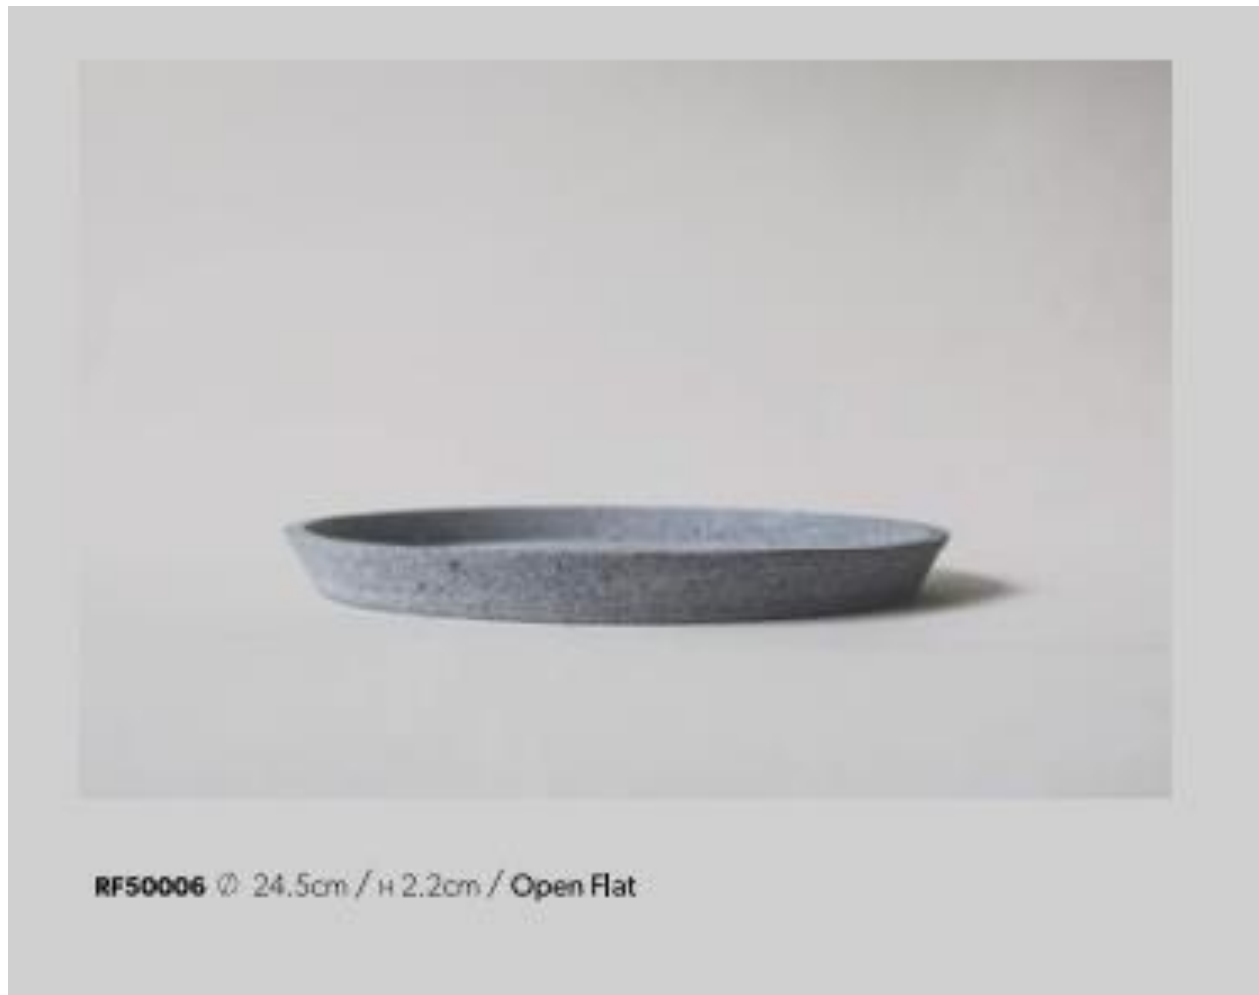

finest tabletop

finest tabletop

RF50001 Ø 19.5cm / H 4.2cm / Inward High

RF50002 Ø 19.5cm / H 2.2cm / Inward Low

finest tabletop

RF50003 \varnothing 14.5cm / H 5.5cm / side1 surface \varnothing 8.5cm H 2.5cm / side2 surface \varnothing 11cm H 2.5cm / Double Side

rochini

finest tabletop

RF50006 Ø 24.5cm / H 2.2cm / Open Flat

Finest tabletop

RF50006 Ø 4.5cm StoneSphere small

RF50007 Ø 7.2cm StoneSphere medium

RF50008 Ø 8.6cm StoneSphere large

RF50009 Ø 14.5cm StoneSphere extra large

Finest tabletop

RF50010 ⌀ 19.5cm StoneSphere XXL Limited

finest tabletop

RF50012 plate \varnothing 15cm / Over \square L 19cm W 15cm H 2.5-3cm /

finest tabletop

RF50013 \varnothing 18cm / H12mm / RawPlate

Finest tabletop

RF50014 © 10cm / Base H 3cm / Overall H 21cm

Finest tabletop

RF50017 6cm SmallScale / Price per sqm - please contact

RF50018 9cm LargeScale / Price per sqm - please contact

All tiles are sold in light natural stone colour and can be oiled to achieve darker complexions