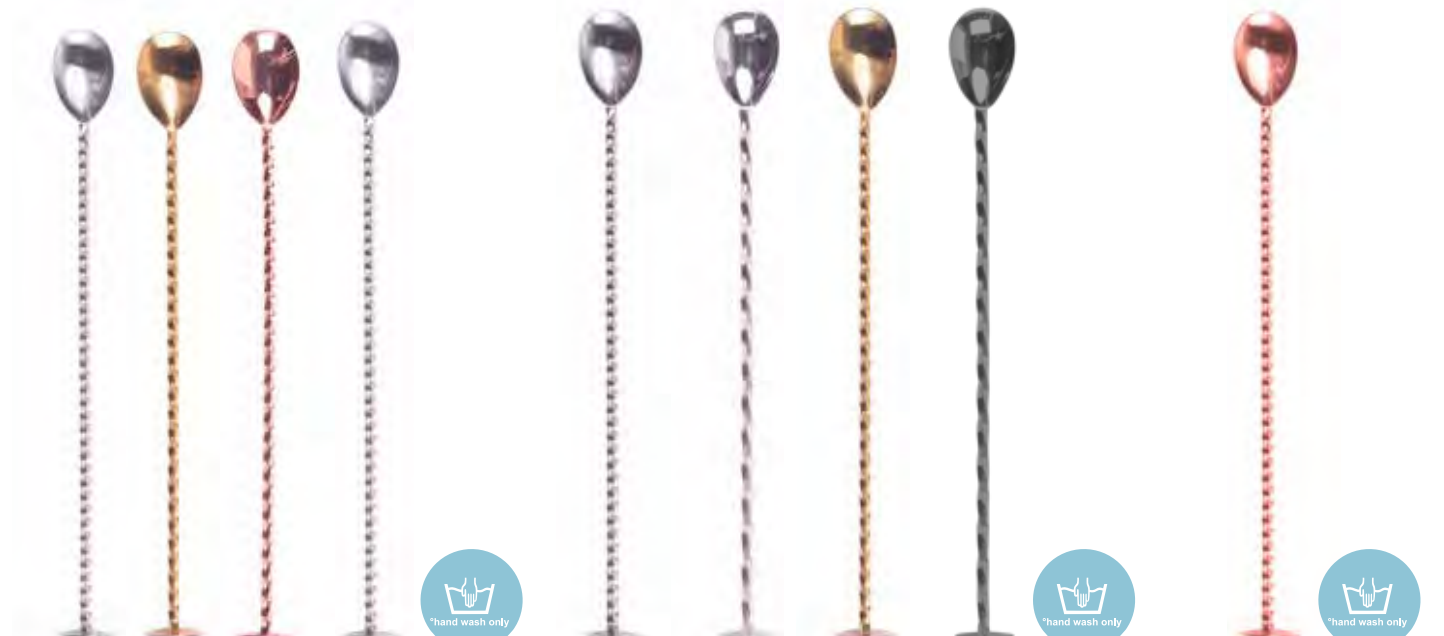

Bonzer
Bar Mixing Spoon silver,
gold, copper, plated or stainless steel
L 25cm
01353-SIL
01353-GOL
01353-COP
01353

47 Ronin Barspoon stainless
steel, silver, gold, gun-metal
black or stainless steel
L 27cm
00326
00326-SIL
00326-GOL
00326-GM

47 Ronin
Barspoon copper-plated
L 27cm
00983