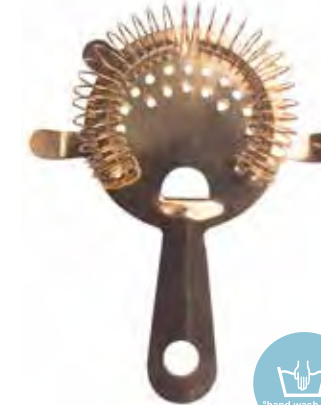

Strainer gold plated
standard strainer with 4 prongs
11,7 x 15cm
00076-GOL