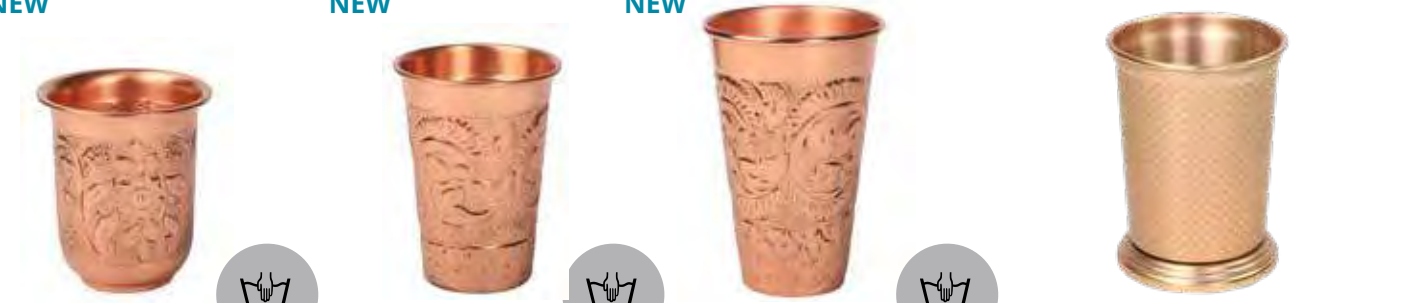

Embossed Copper Mug 296ml H 10,0cm | Ø 8,6cm # 01631

Embossed Copper Mug 355ml H 11,3cm | Ø 8,4cm # 01630

Embossed Copper Mug 651ml H 15,1cm | Ø 9,9cm # 01629

Julep Cup, gold plated 400ml | 13,50oz. | 4doz H 10,4cm | Ø 8,5cm # 01744